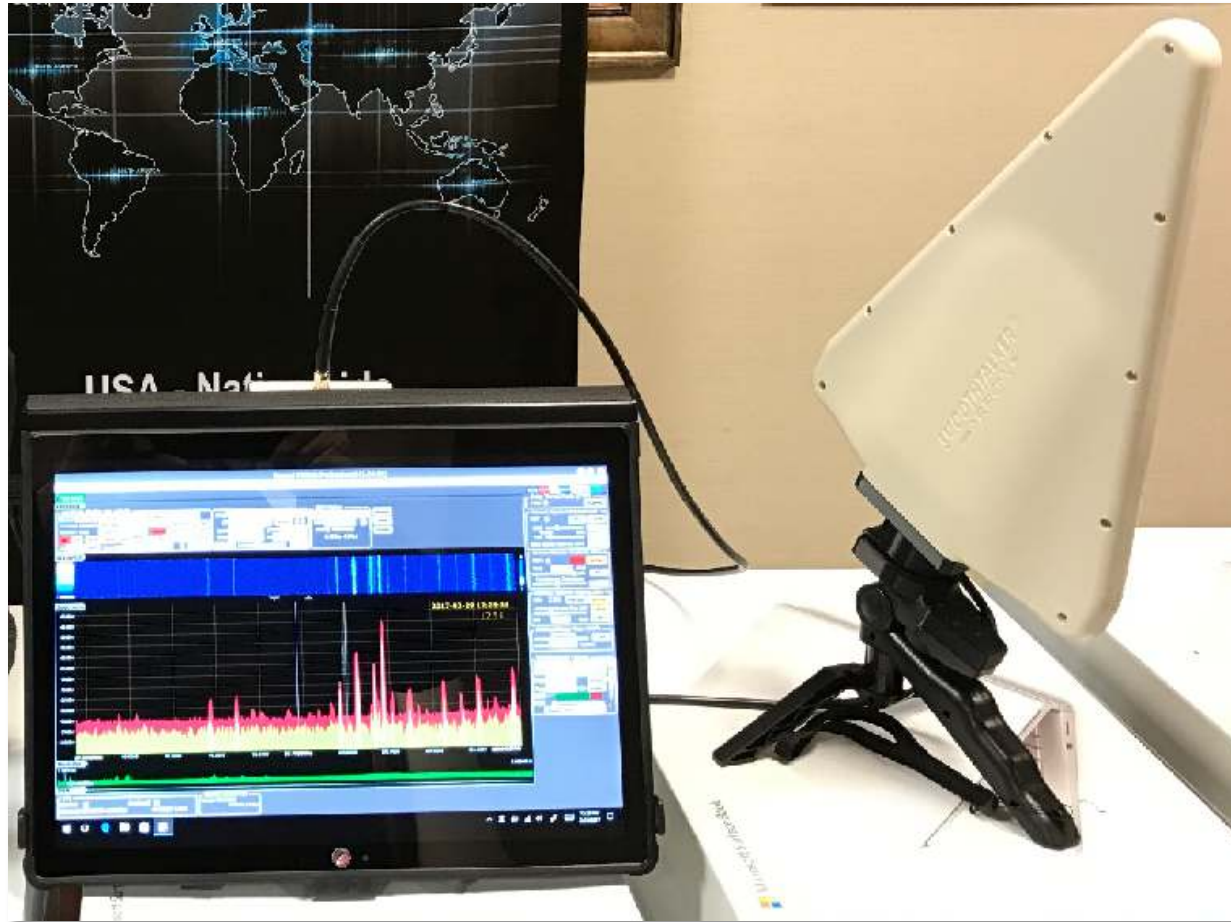

Partially Open To Create Standing Tablet

While In Tablet Mode (With Keyboard Attached & Folded In/Under), Partially Open The Notepad While In Standing Position (Or Fold Flat). Use Surface Pen (Provided) To Operate Computer & Kestrel Software.