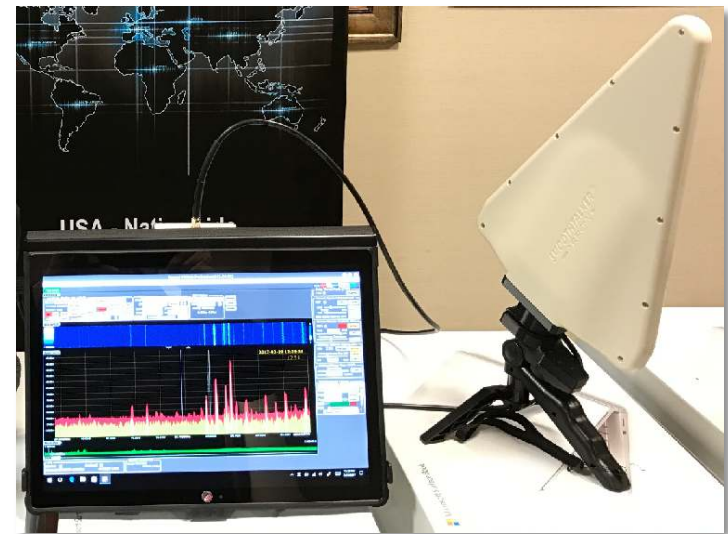

Tablet Mode(s)

Remove display, reverse and reattach to keyboard.