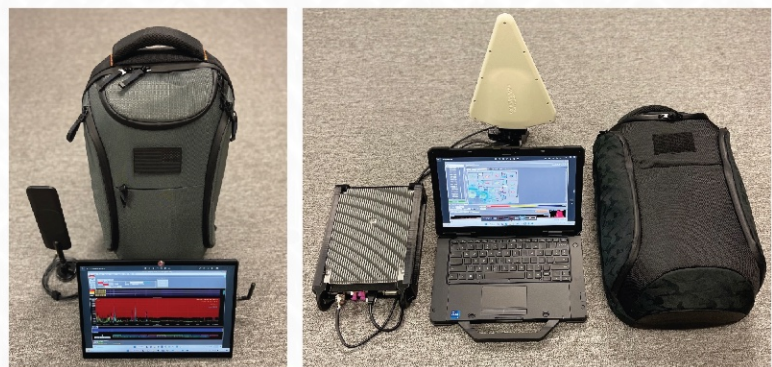

BB60C: 6 GHz

SM200B: 20 GHz

SM435B: 43.5 GHz

THE SYSTEM:

A MOBILE, FIELD READY SIGNAL INTELLIGENCE SUPPORT SYSTEM.

ORDERING INFORMATION:

To order the ComSec Scout RF Locator, please request a quote via email to lm1@comsecilc.com. If you have any questions, please call 1-800-615-0392.