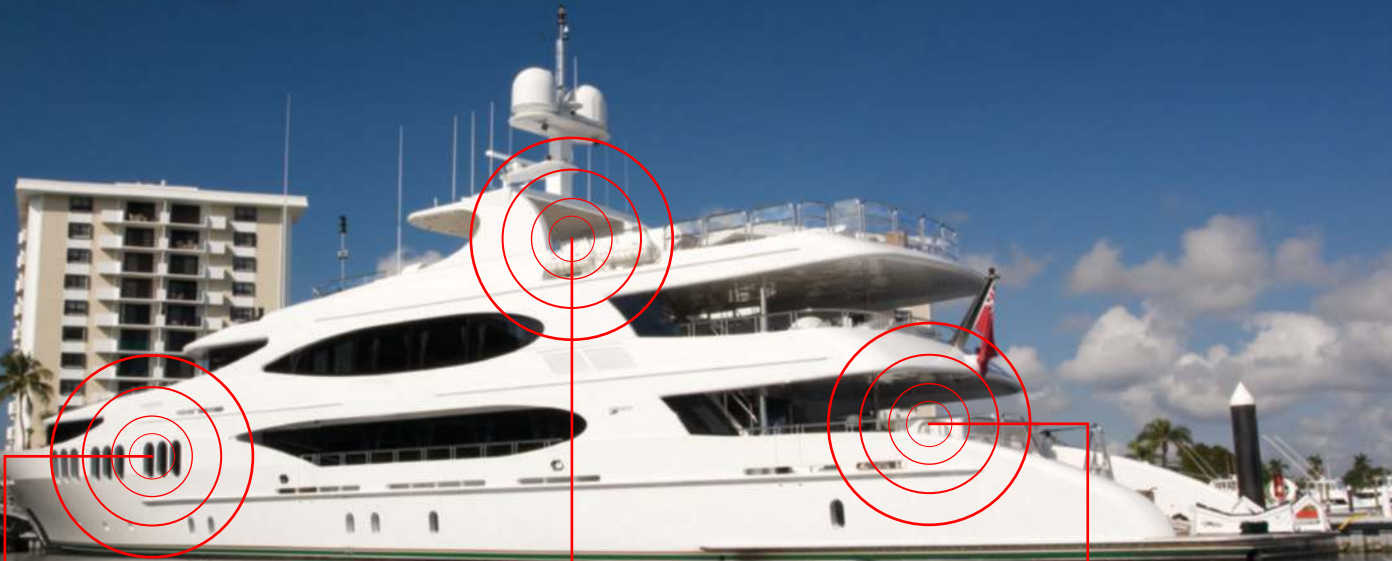

What is *peace of mind* worth to you?

Wireless
Spy
Camera

GSM Cellular
Bugging
Device

RF Spy
Listening
Device

A well-planned illegal electronic eavesdropping attack can be a devastating event...

ComSec's counterespionage advisory services utilize Technical Surveillance Counter Measure (TSCM) protocols to detect illegal electronic eavesdropping. We help our clients maintain the integrity of their security posture against Personal, Corporate, Cyber and Economic Electronic Eavesdropping Threats.